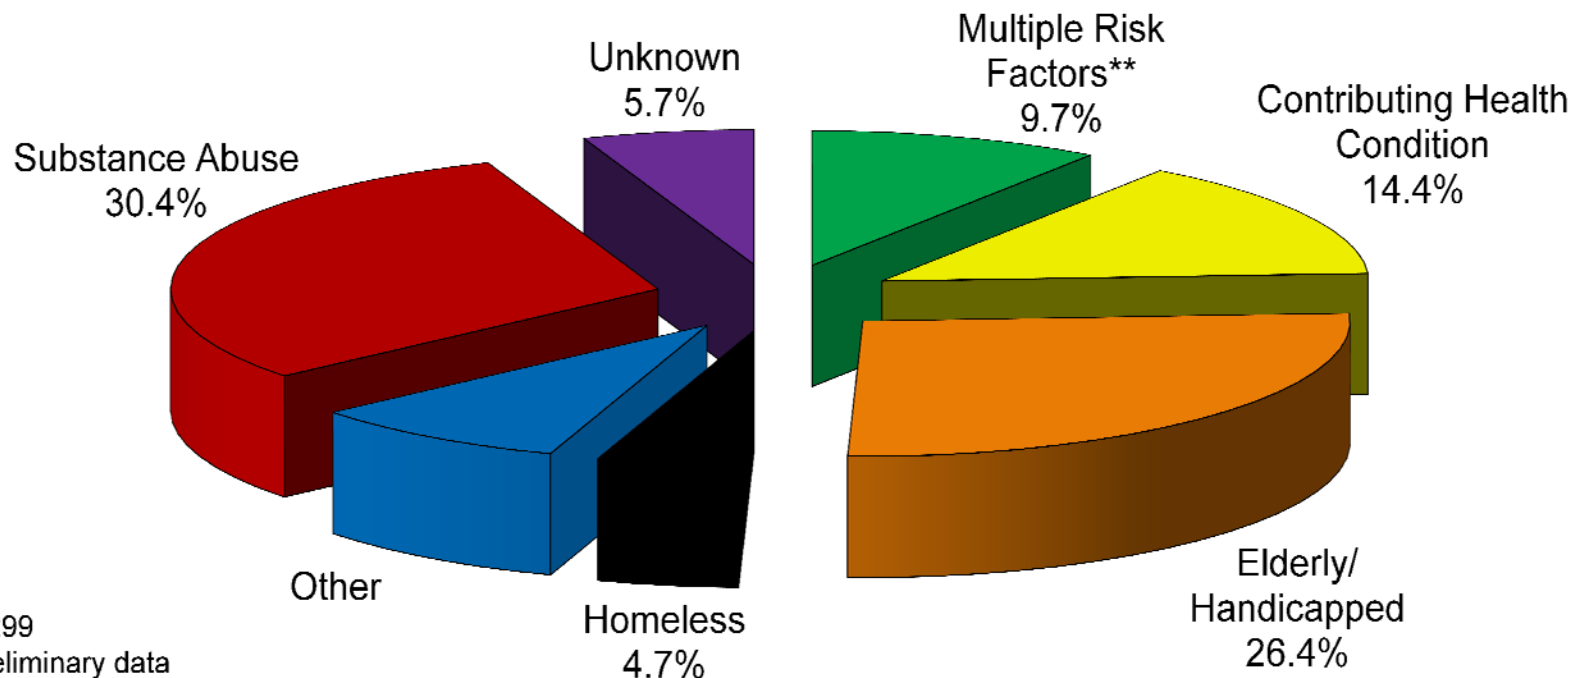

Hypothermia Deaths by Risk Factor Missouri 1989-2007*

n=299

*preliminary data

**includes the death of 1 non-MO resident